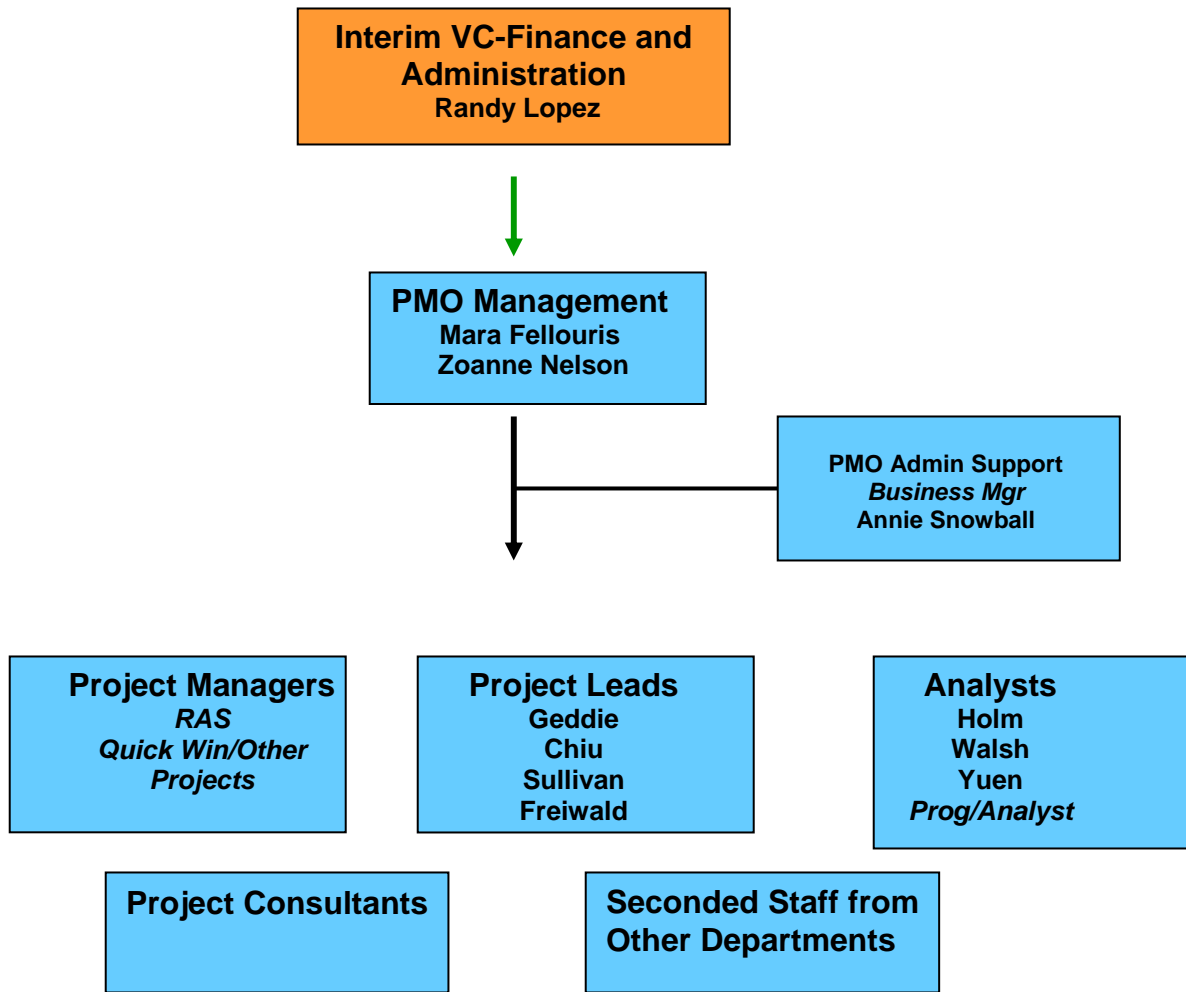

Program Management Office Department Organization

Notes: Supervisors for Project Managers are Fellouris/Nelson depending on the project
Supervisors for all others are assigned depending on the project
Positions in italics are under recruitment